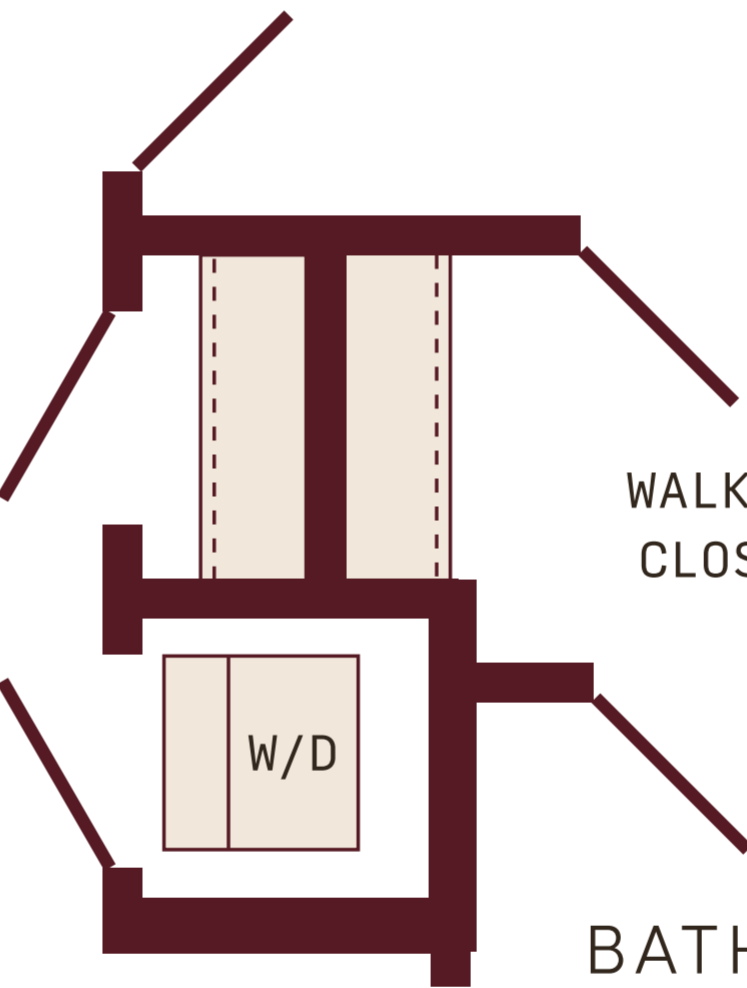

LIVING/DINING ROOM  
11'9" x 9'11"

BEDROOM  
12'9" x 10'1"

MW

DW

KITCHEN

REF.

W/D

WALK-IN  
CLOSET

BATH

ENTRY

SHELVES